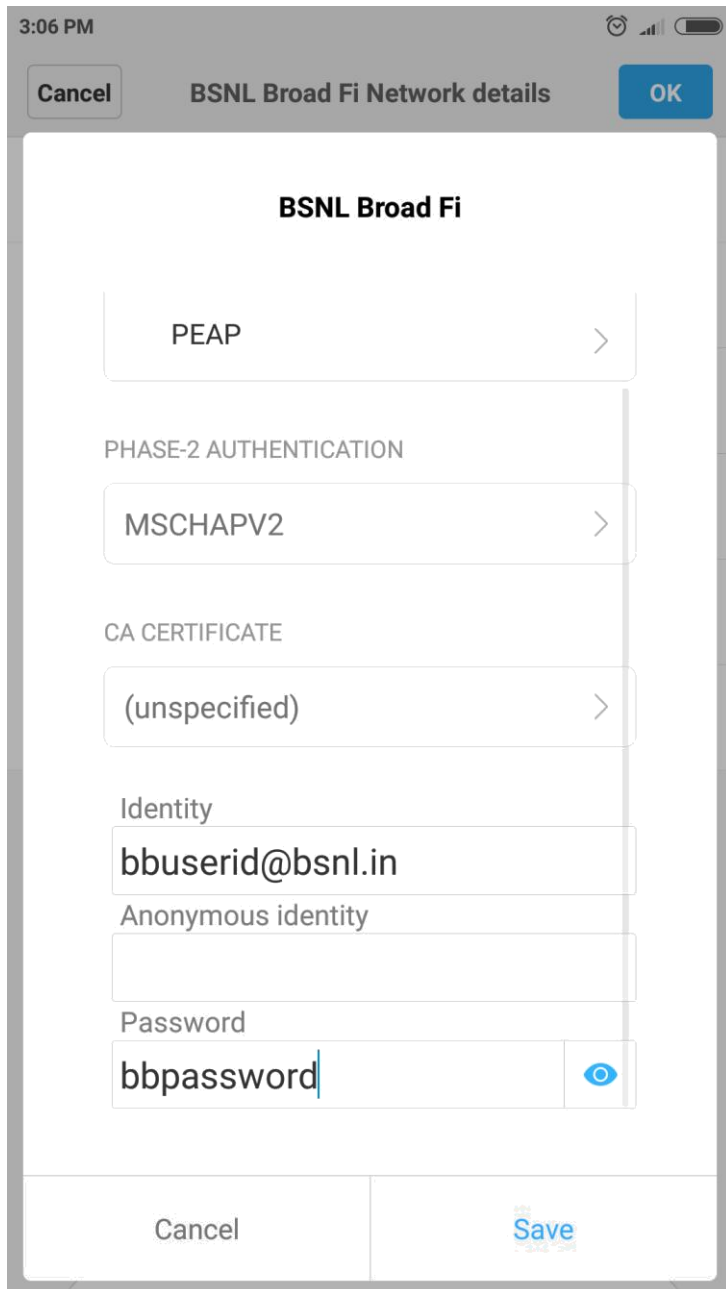

BSNL-connect

BSNL-hotspot

BSNLWi-Fi-Broadband-Test

BSNLWi-Fi-Mobile-Test

Refresh

STEP 1 :Turn on your WLAN/WiFi in mobile hand set.The list of SSIDs will be shown as above.

STEP 2 : Choose BSNL Broad Fi.You will be redirected to a menu as in the next page.

STEP 3

- A) Select **PEAP** as the EAP Method.
- B) **MSCHAPV2** as PHASE 2 AUTHENTICATION.
- C) **Identity** is your Broadband username with “**@bsnl.in**” as suffix.

For eg : bbusername@bsnl.in

- D) **Password** is your Broadband password. **Save and Connect**